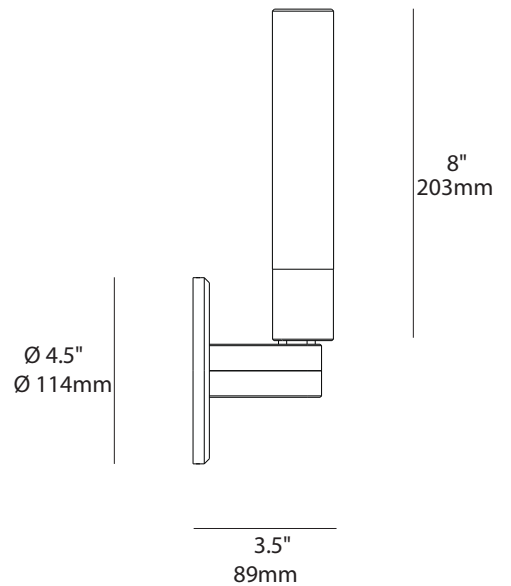

Description: High efficiency LED decorative pendant mount luminaire with machined aluminum housing and clear acrylic light control lens.

Lamping: Single 2 watt LED, 150 lumens, 90 CRI, 2700K (warm white color temperature). Color consistent from LED to LED within a 3 step MacAdam ellipse.

Electrical: Constant current class 2 driver (0-10V dimmable), 120/277V 50/60Hz, 700mA (sold separate). See D8 remote driver spec sheet for details.

Function: Canopy and mounting plate provided. Mounts directly to 4" octagonal j-box (by others)

Metal finish: Clear anodized aluminum
(Custom anodized finishes available)

Light Distribution Optics:

Diffuse
(standard)

Concentric
(optional)

Approvals: Dry locations, approved to UL safety standards for luminaires when used with Archilume D8 driver.

Ø 1.50"
Ø 38mm