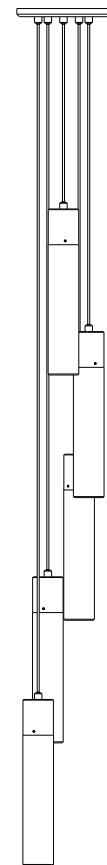

Description: High efficiency LED decorative pendant mount luminaire with machined aluminum housing and clear acrylic light control lens.

Lamping: Single 2 watt LED, 150 lumens, 90 CRI, 2700K (warm white color temperature). Color consistent from LED to LED within a 3 step MacAdam ellipse.

Electrical: Constant current class 2 driver (0-10V dimmable), 120/277V 50/60Hz, 700mA (sold separate). See D8 remote driver spec sheet for details.

Function: Canopy and mounting plate provided. Mounts directly to 4" octagonal j-box (by others) 120"(3048mm) suspension cable provided standard. Field adjustable.

Ø 4.25"
Ø 108mm

Metal finish: Clear anodized aluminum (Custom anodized finishes available)

Light Distribution Optics:

Diffuse (standard)

Concentric (optional)

Approvals: Dry locations, approved to UL safety standards for luminaires when used with Archilume D8 driver.

120"
3048mm
variable

6"
152mm

8"
203mm

Ø 1.50"
Ø 38mm

Description: Remote Mounted Electronic Driver - Suitable for operation of 1 to 8 Archilume lamp heads. Suitable for remote mounting up to 25 feet.

Electrical: 20 watt, 120-277V 50/60Hz input, 700mA constant current class 2 output. Class A sound rating. Short circuit protection. The violet (positive) and the gray (negative) leads provided are for use with 0-10V DC type dimmers and controls.