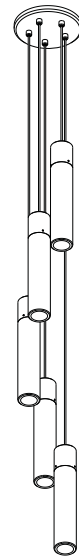

Description: High efficiency LED decorative pendant mount luminaire with machined aluminum housing and clear acrylic light control lens.

Lamping: Single 2 watt LED, 150 lumens, 90 CRI, 2700K (warm white color temperature). Color consistent from LED to LED within a 3 step MacAdam ellipse.

Electrical: Constant current class 2 driver (0-10V dimmable), 120/277V 50/60Hz, 700mA (sold separate). See D8 remote driver spec sheet for details.

Function: Canopy and mounting plate provided. Mounts directly to 4" octagonal j-box (by others) 120"(3048mm) suspension cable provided standard. Field adjustable.

Ø 4.25"
Ø 108mm

Metal finish: Clear anodized aluminum (Custom anodized finishes available)

Light Distribution Optics:

Diffuse (standard)

Concentric (optional)

Approvals: Dry locations, approved to UL safety standards for luminaires when used with Archilume D8 driver.