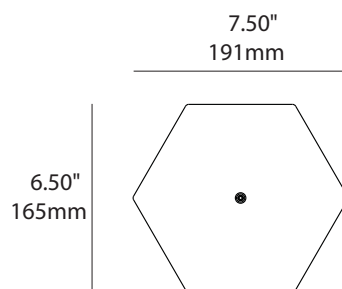

7.50" x 6.50"
191mm x 165mm

120"
3048mm
variable

8"
203mm

Ø 1.50"
Ø 38mm

Description: Remote Mounted Electronic Driver - Suitable for operation of 1 to 8 Archilume lamp heads. Suitable for remote mounting up to 25 feet.