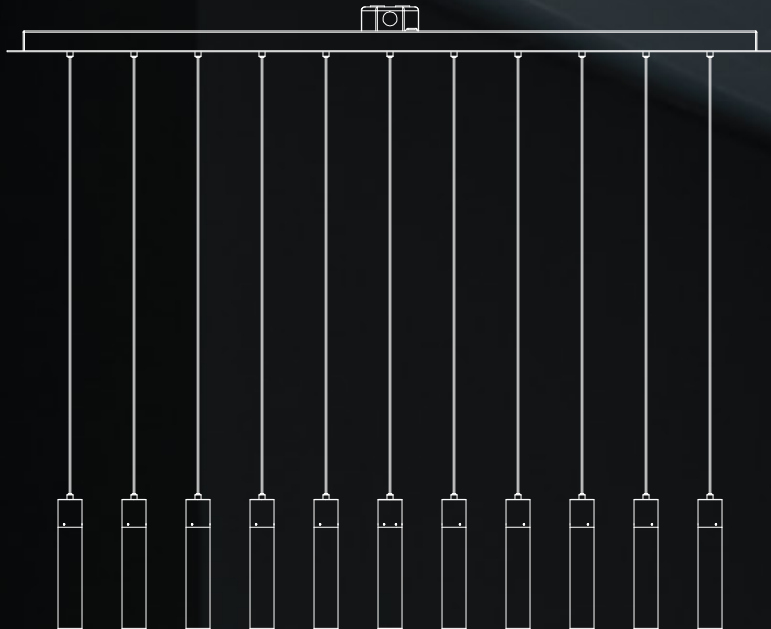

archilume
P28

Ideal for use as an accent over a dining table, in an entry way or any space where a sculptural lighting accent is desired.

Archilume P28
Dimmable LED Chandelier

Design by Saleem Khattak

archilume

www.archilume.com

The light source is invisible
warm elegant light travels through a
clear cylindrical lens to reveal itself in
the signature conical diffuser.

archilume

www.archilume.com

Concentric highlights evoke ripples in a pond

Diffuse even illumination