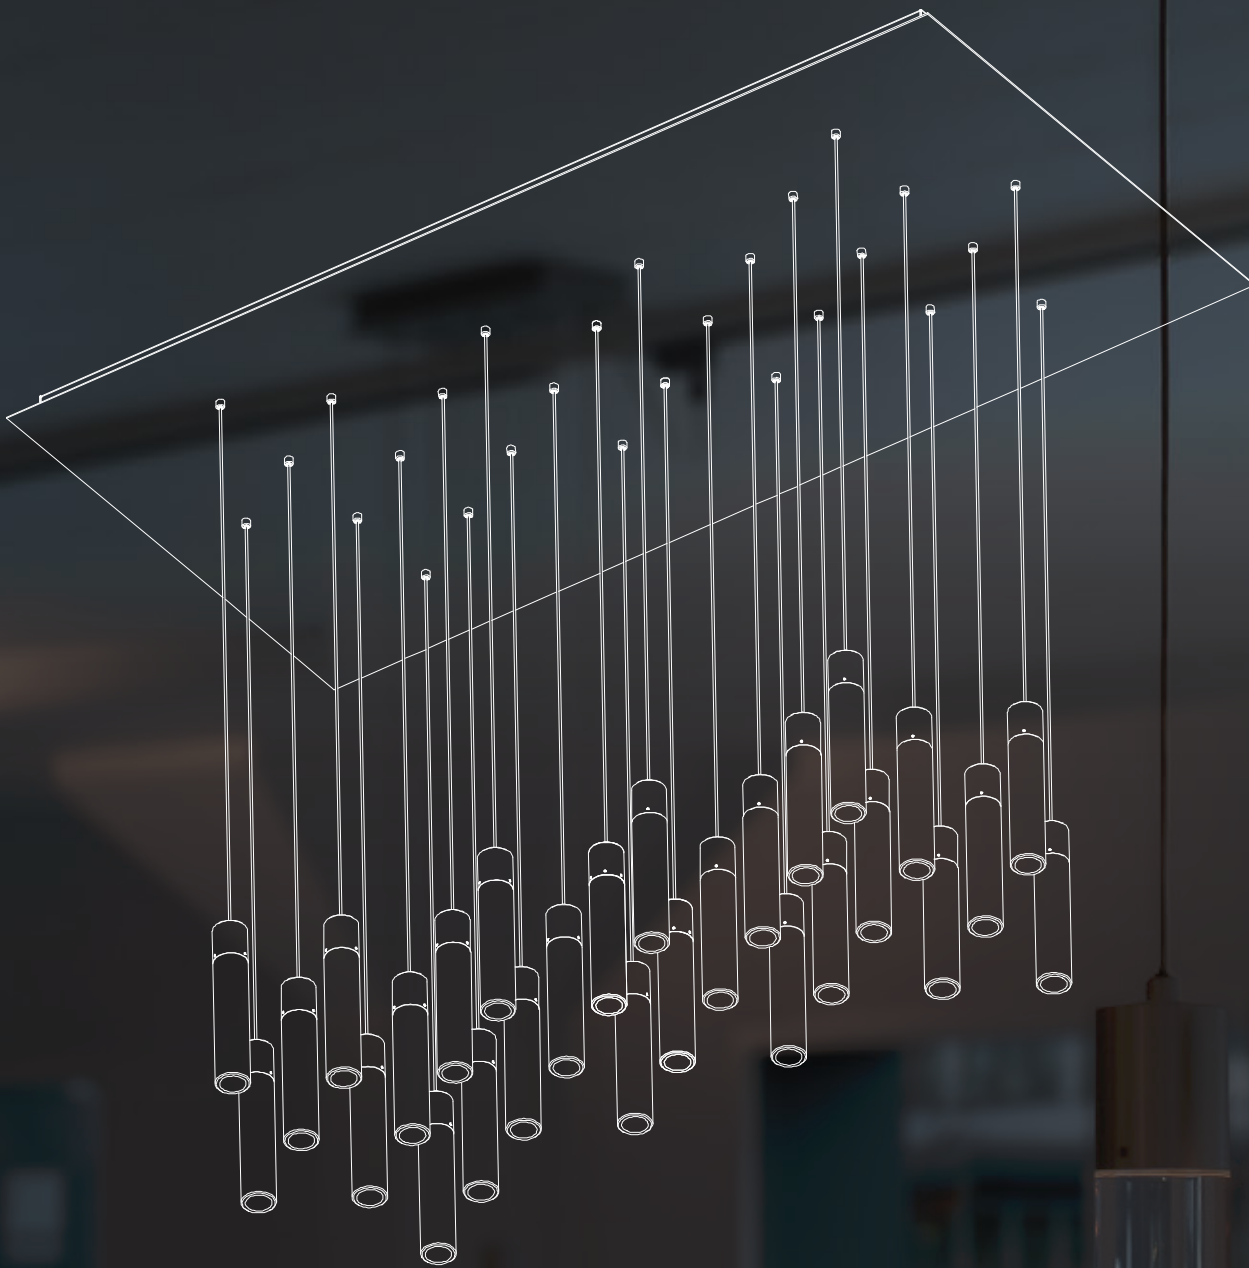

archilume
P28

Ideal for use as an accent over a dining table, in an entry way or any space where a sculptural lighting accent is desired.

Archilume P28
Dimmable LED Chandelier

Design by Saleem Khattak

archilume

www.archilume.com

The light source is invisible
warm elegant light travels through a
clear cylindrical lens to reveal itself in
the signature conical diffuser.

archilume

www.archilume.com

Concentric highlights evoke ripples in a pond

Diffuse even illumination