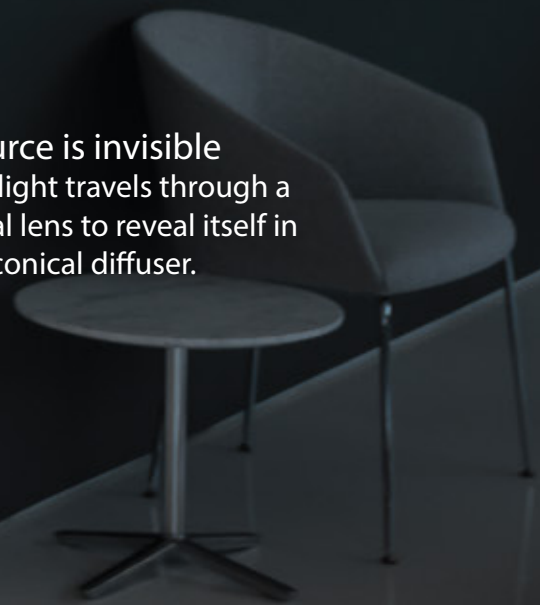

archilume
P28

Ideal for use as an accent over a dining table, in an entry way or any space where a sculptural lighting accent is desired.

Archilume P28
Dimmable LED Chandelier

Design by Saleem Khattak

archilume

www.archilume.com

The light source is invisible
warm elegant light travels through a
clear cylindrical lens to reveal itself in
the signature conical diffuser.

archilume

www.archilume.com

Concentric highlights evoke ripples in a pond

Diffuse even illumination