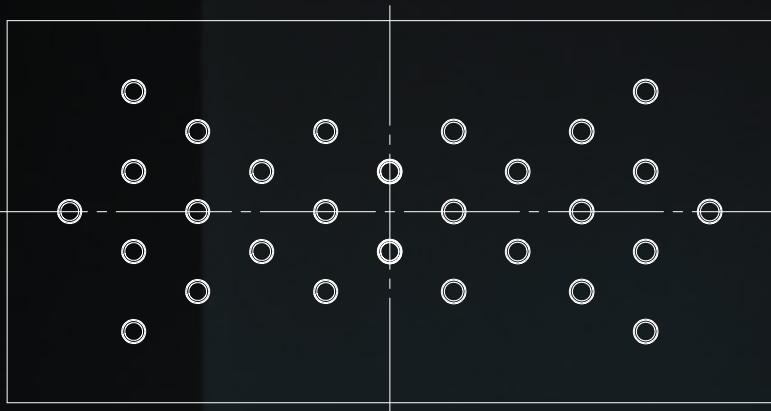

archilume
P28

Ideal for use as an accent over a dining table, in an entry way or any space where a sculptural lighting accent is desired.

Archilume P28
Dimmable LED Chandelier

Design by Saleem Khattak

archilume

www.archilume.com

The light source is invisible
warm elegant light travels through a
clear cylindrical lens to reveal itself in
the signature conical diffuser.

archilume

www.archilume.com

Concentric highlights evoke ripples in a pond

Diffuse even illumination